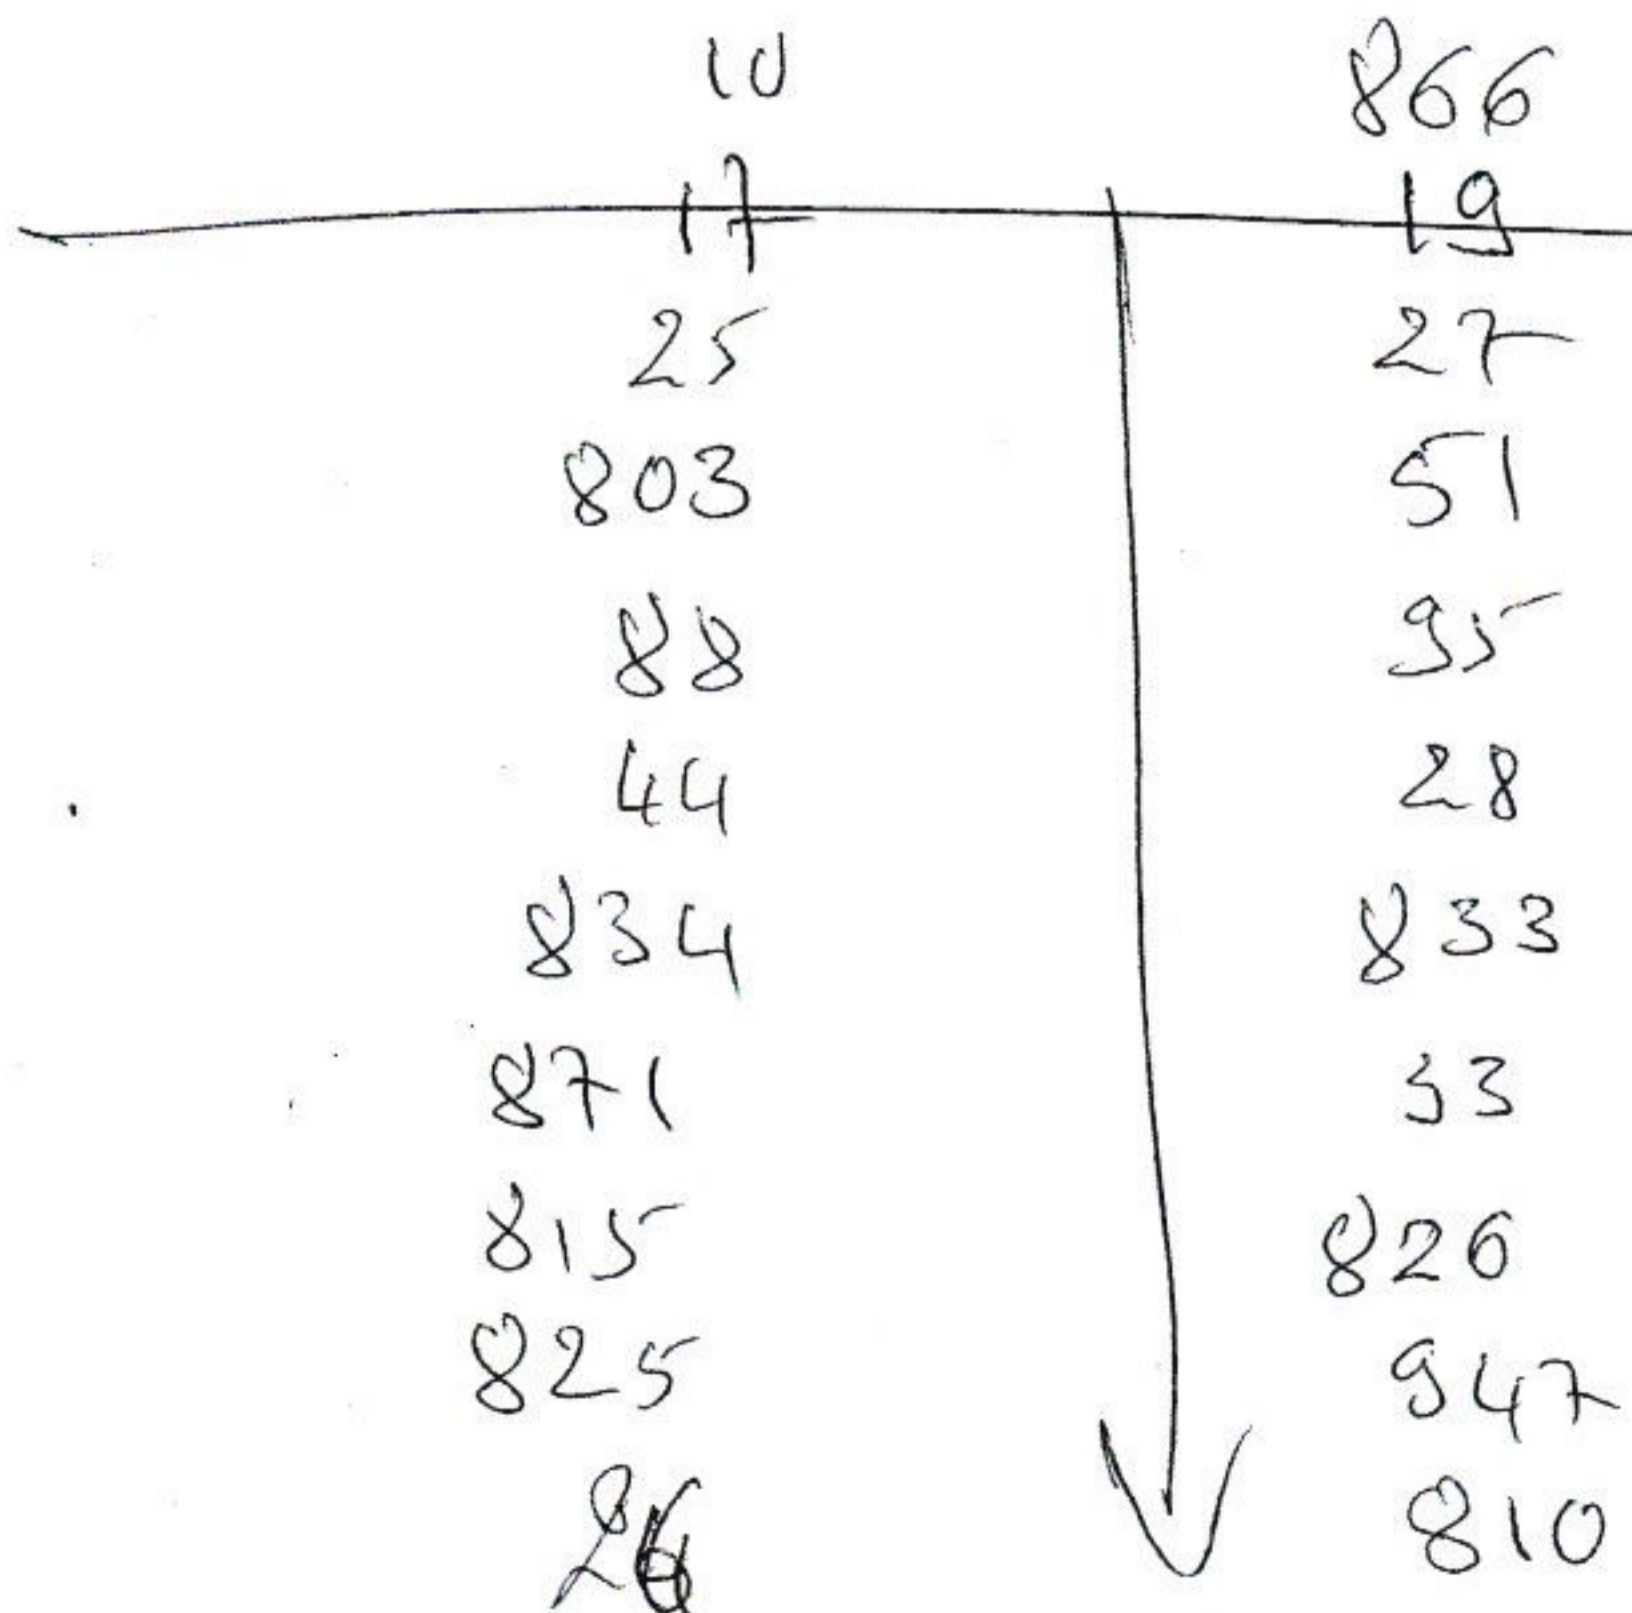

Pos.	Diff.	Écart	Tps total	Meilleur tps	ins tour	Nat/State	Sponsor
1			8:25.452	49.849	8	D.R.	
2	+2		8:29.781	50.172	3	Kosmic	
3	+4		8:29.926	50.123	4	Sodi	
4	+6		8:30.607	50.084	3	Redspeed	
5	+5		8:30.722	50.141	4	Redspeed	
6	+7		8:30.943	49.929	6	Sodi	
7	+3		8:31.474	50.009	9	K.R.	
8	+9		8:31.985	50.052	8	Redspeed	
9	+8		8:35.435	50.646	8	Alpha	
10	+10		8:35.823	50.178	3	Kosmic	
11	+9		8:39.176	50.803	10	Tony	
12	+11		8:39.871	50.556	8	Alpha	
13	+15		8:45.596	51.433	5	Sodi	
14	+14		8:49.532	50.536	7	Alpha	
15	+13		8:49.537	51.840	4	Alpha	
16	+13		8:50.360	51.230	9	Tony	
17	+20		8:54.272	51.888	3	Tony	
18	+17		8:54.766	52.193	6	Alpha	
19	+17		8:57.492	52.469	3	Alpha	
20	+22		9:03.999	52.351	6	Parolin	
21	+16				0	Redspeed	
22	+18				0	Tony	
23	+21						
24	+12						